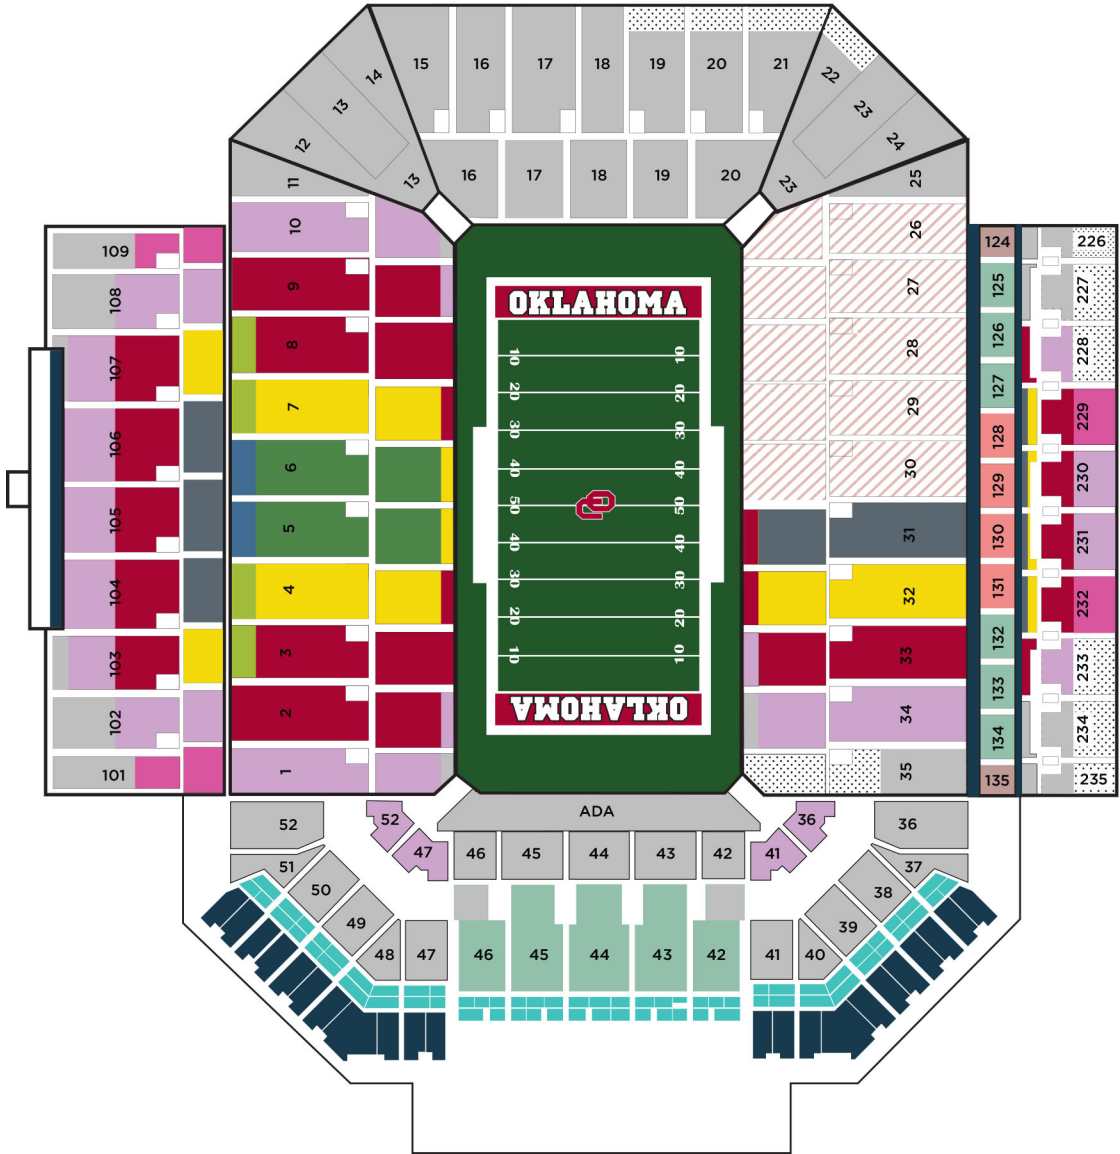

OKLAHOMA FOOTBALL SEATING CHART

- \$3,500 per seat
- \$3,000 per seat
- \$2,500 per seat
- \$2,000 per seat
- \$1,750 per seat
- \$1,500 per seat
- \$1,000 per seat
- \$750 per seat
- \$500 per seat
- \$250 per seat
- \$200 per seat
- \$100 per seat
- Suite Level
- Loge Box
- OU Student Sections
- Visiting Team Sections